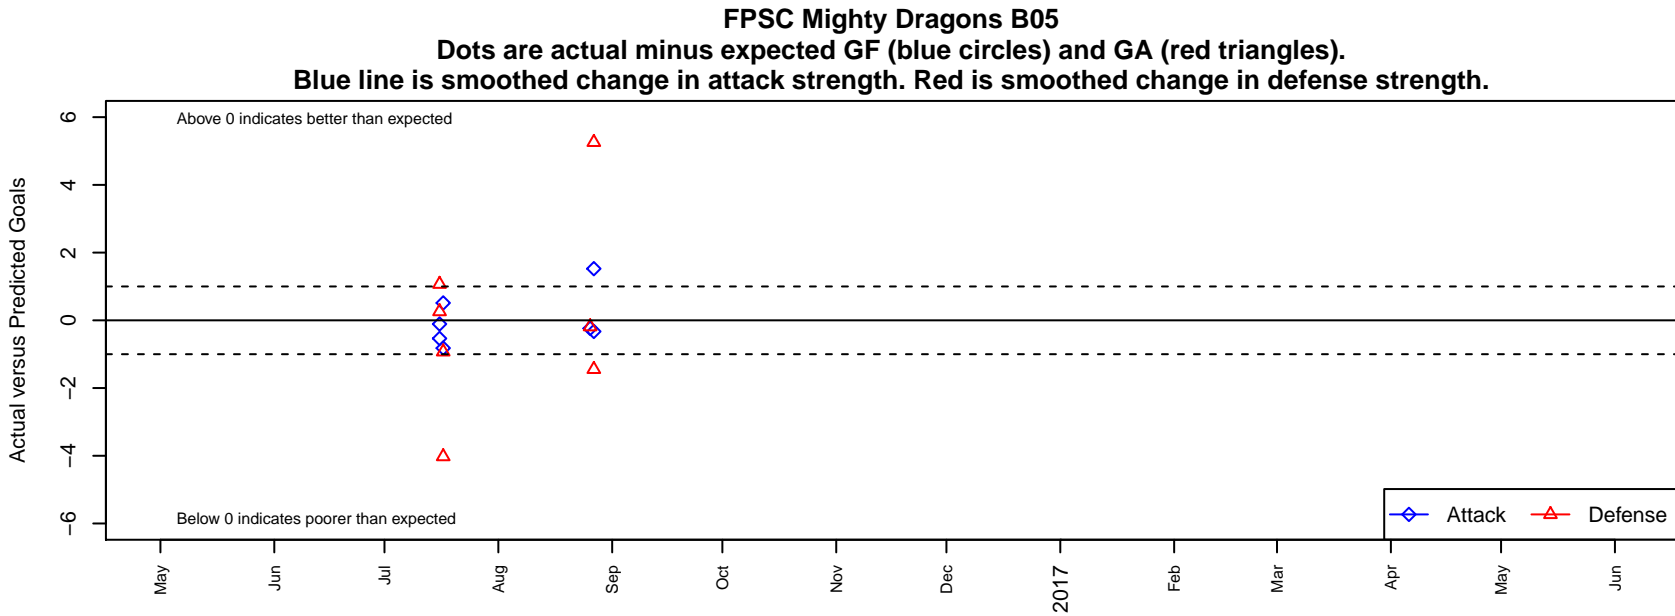

FPSC Mighty Dragons B05

Franklin Pierce SC
 Tacoma, WA
 B05 total strength=187
 attack=0.14 defense=0.1

alt names used:
 Mighty Dragons BU12
 FPSC Mighty Dragons

Venues played:
 2016 KITG BU12 Red
 2016 River Jam Samba U12